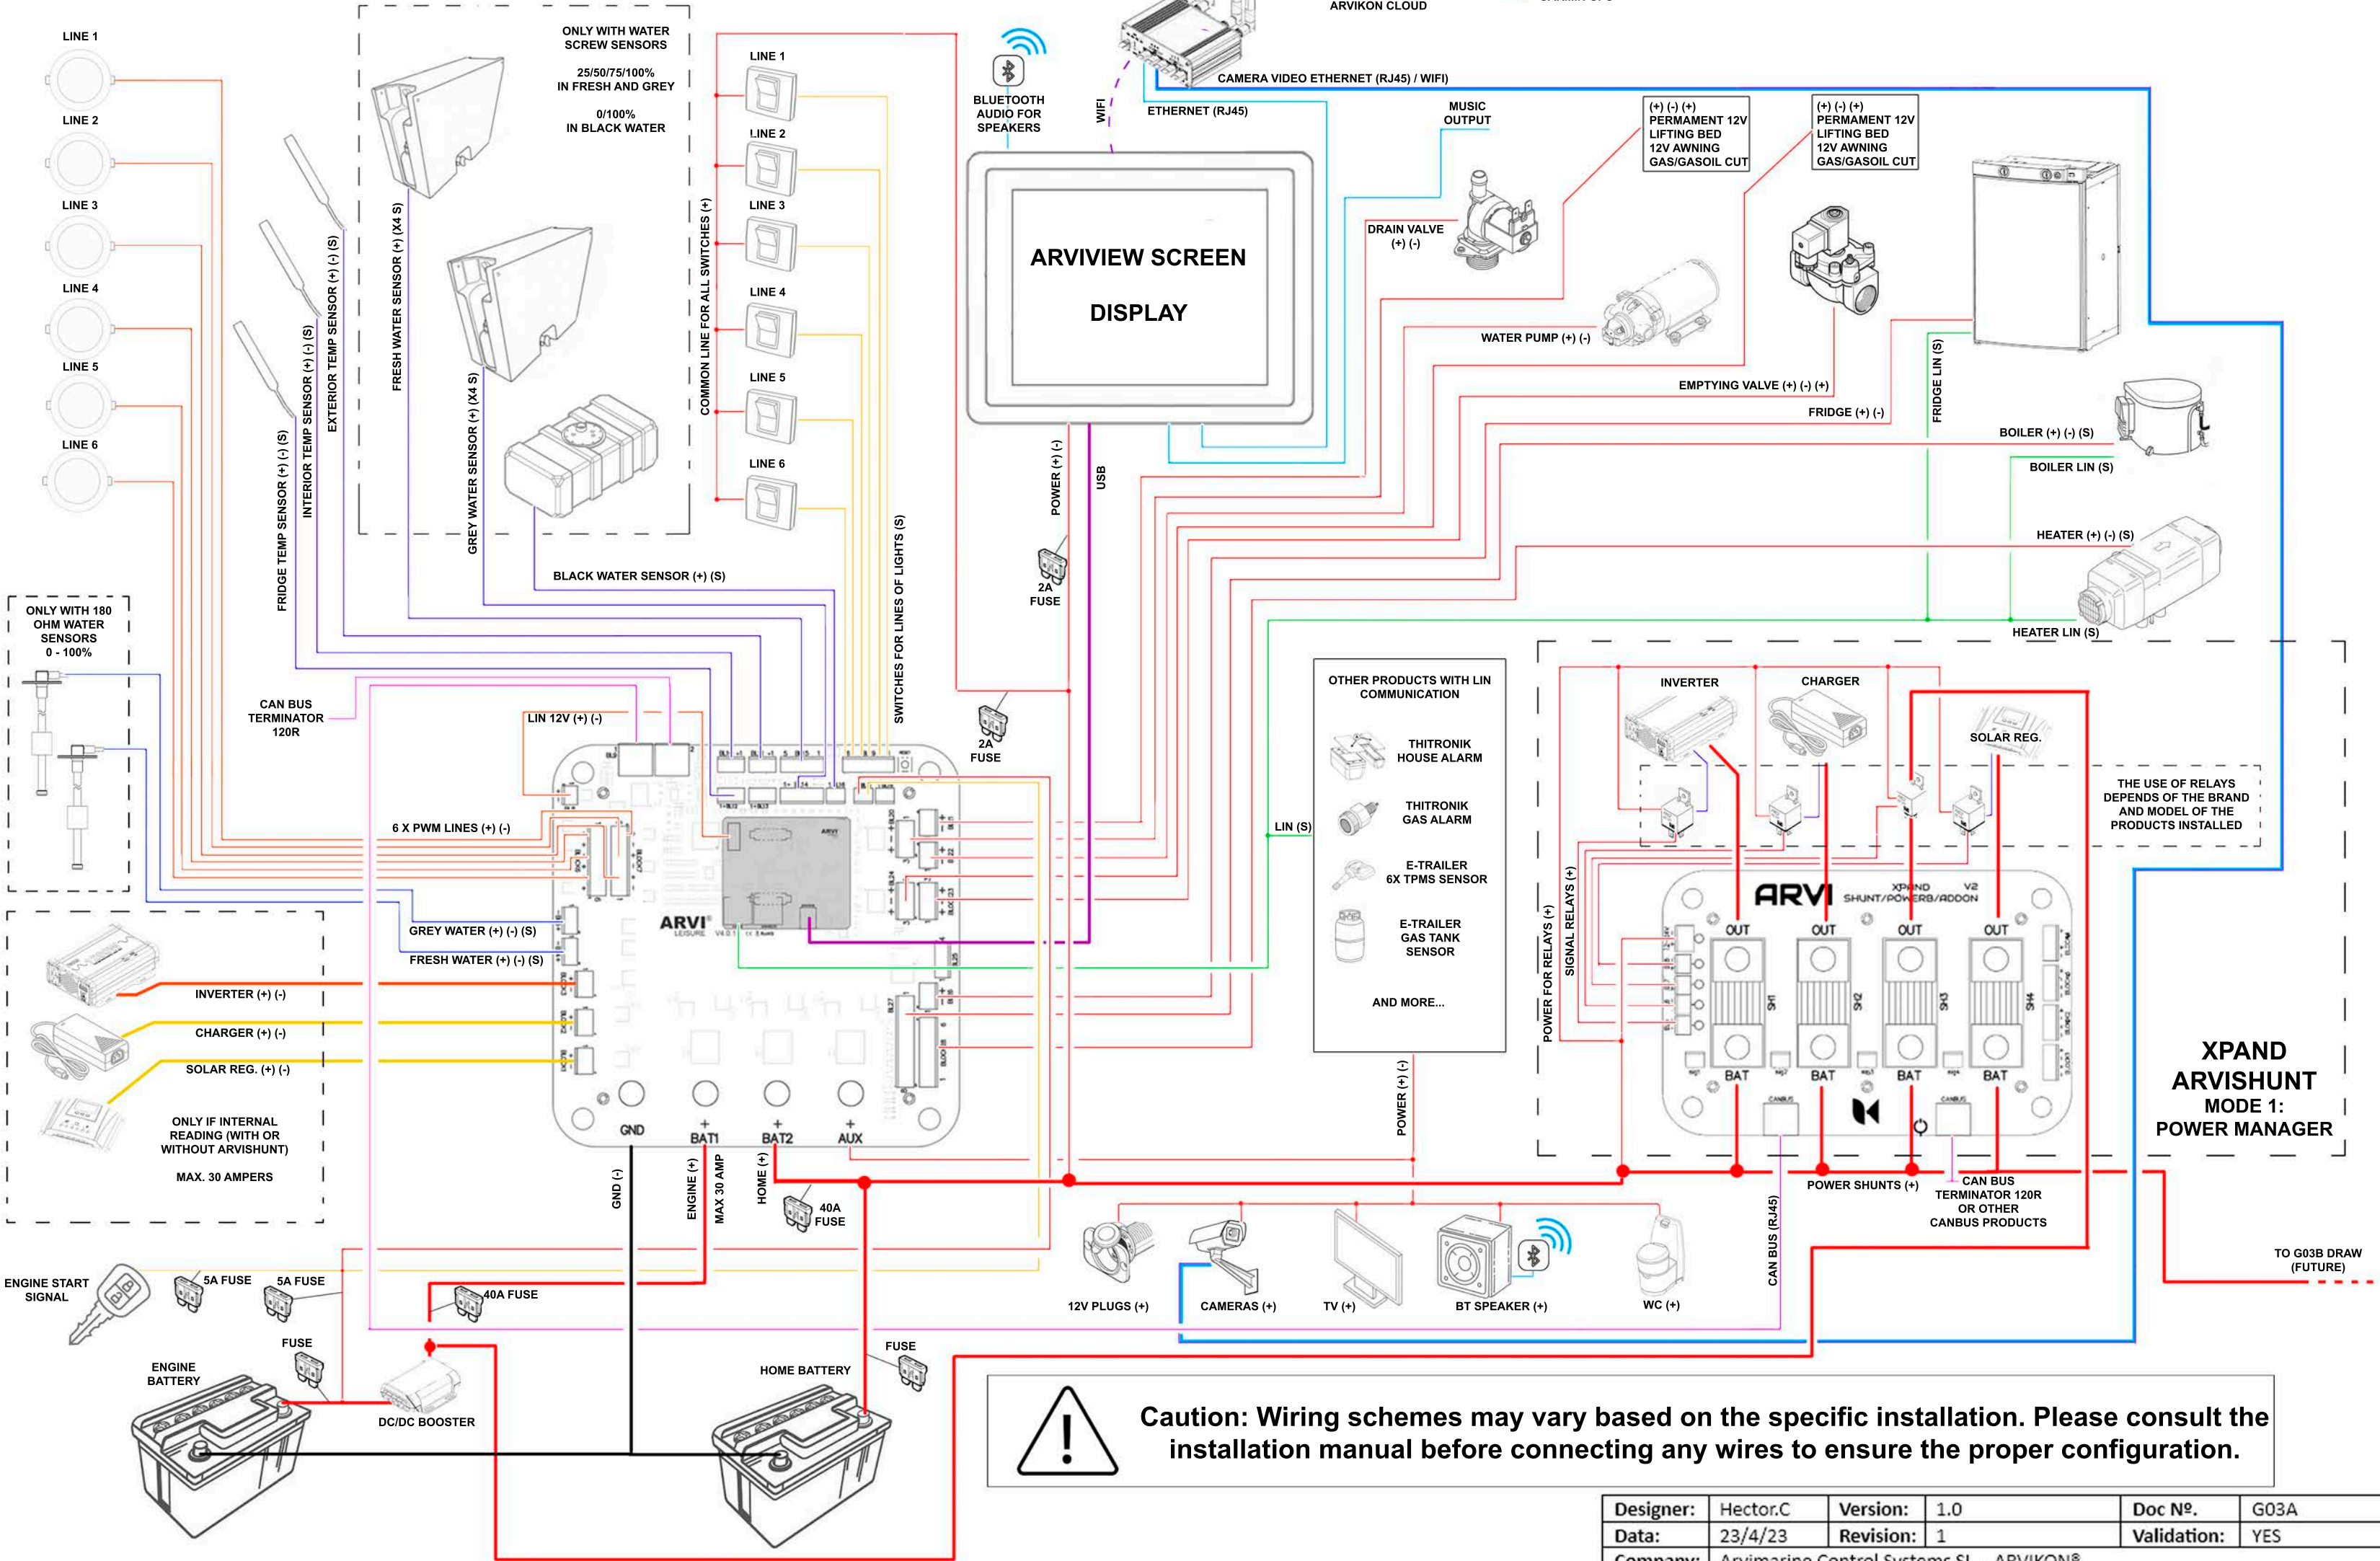

ARVIKON SMART CARAVANING™

G03A - SYSTEM CONNECTION DIAGRAM

LEGEND
 (+) + 12V POWER
 (-) GND
 (S) SIGNAL

Caution: Wiring schemes may vary based on the specific installation. Please consult the installation manual before connecting any wires to ensure the proper configuration.

Designer:	Hector.C	Version:	1.0	Doc N°:	G03A
Data:	23/4/23	Revision:	1	Validation:	YES
Company:	Arvimarine Control Systems SL - ARVIKON®				